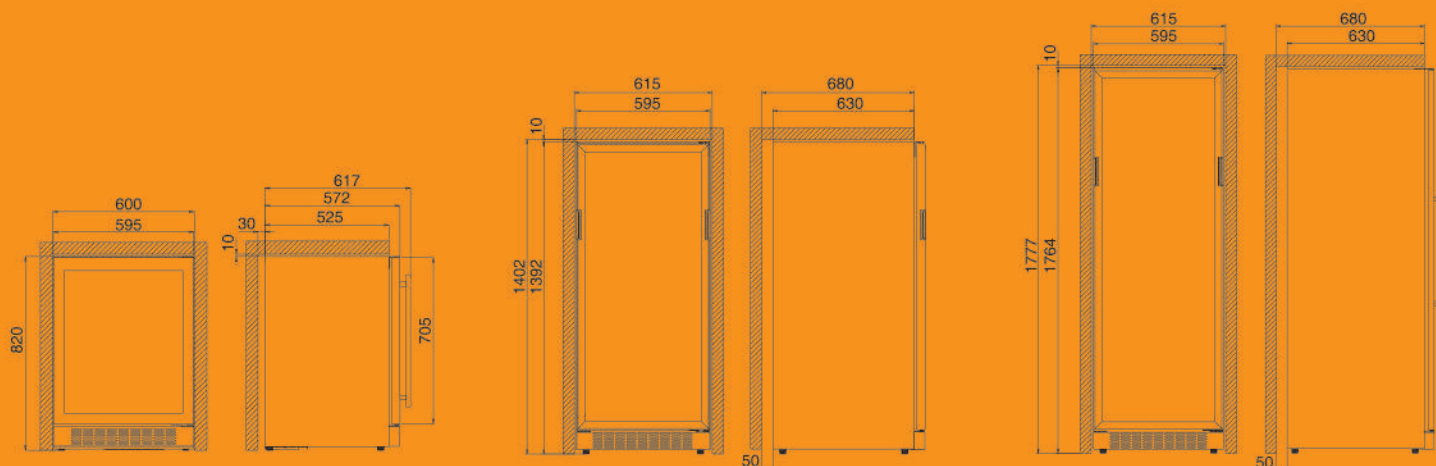

Measurement & Installation

Model: TSC BELLONA 45 / 45 (SS)
[Front] [Side]

MODEL: TSC BELLONA 110
[Front] [Side]

MODEL: TSC BELLONA 166 / 166 (SS)
[Front] [Side]

FIMACO SDN BHD (110749-V)

8-2, Wisma Fiamma, No. 20, Jalan 7A/62A. Bandar Manjalara, 52200 Kuala Lumpur.
Tel. 03-6279 8888 | Fax. 03-6279 8863 | [facebook.com/TuscaniWineCooler/](https://www.facebook.com/TuscaniWineCooler/)
For inquiries, please email to tuscani@fiamma.com.my

After Sales Service Provider:

EXACT QUALITY SDN BHD
HOTLINE. 03 6286 9000
Certified ISO 9001:2000